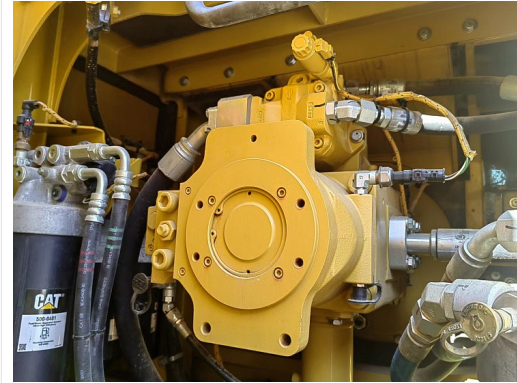

Product Images