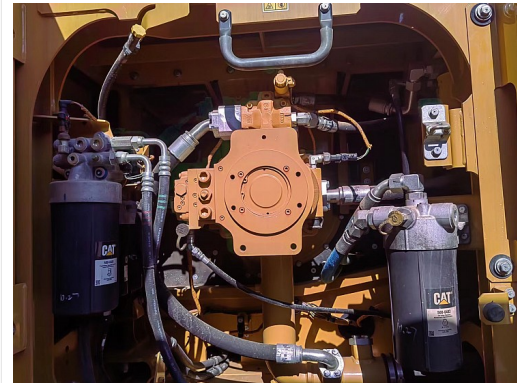

Product Images