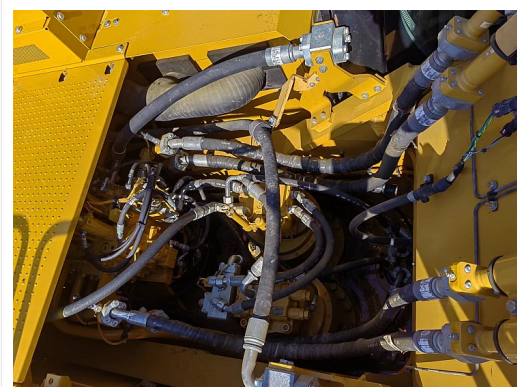

Contact our Sales Team
+1 281-939-6572

Address:
8925 Research Dr, Irvine, CA, 92618, USA