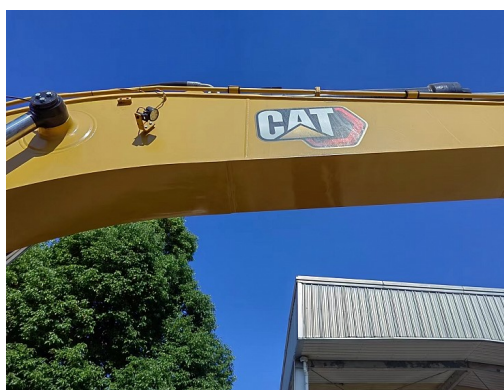

Product Images