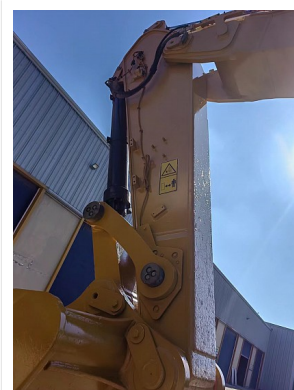

Product Images