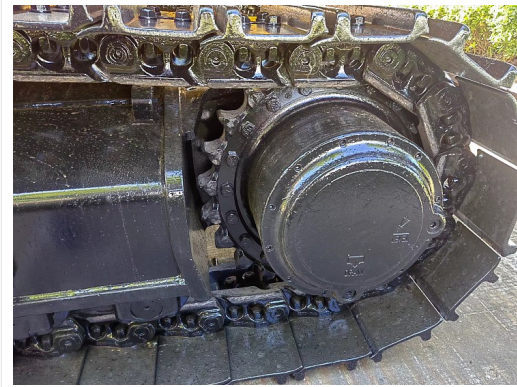

Contact our Sales Team
+1 281-939-6572

Address:
8925 Research Dr, Irvine, CA, 92618, USA