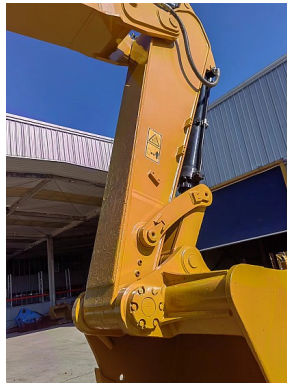

Product Images