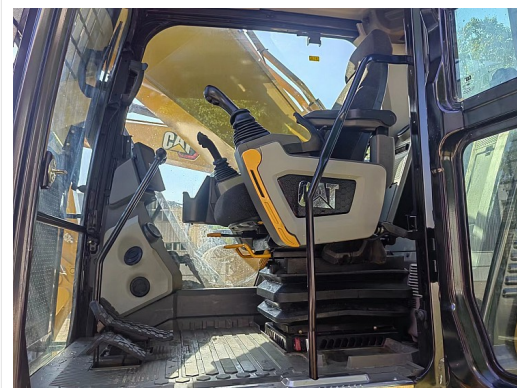

Contact our Sales Team
+1 281-939-6572

Address:
8925 Research Dr, Irvine, CA, 92618, USA