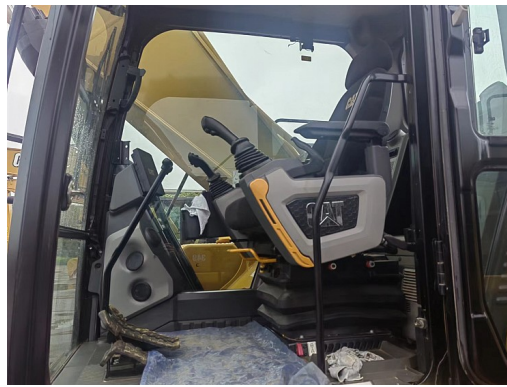

Contact our Sales Team
+1 281-939-6572

Address:
8925 Research Dr, Irvine, CA, 92618, USA