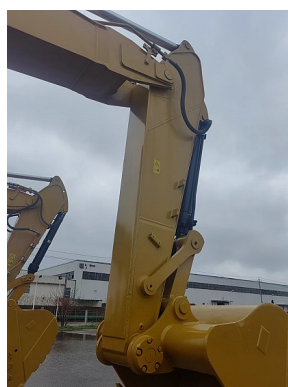

Product Details

Name: 2021- CAT 336NG

Category: Excavator

Manufacture: Caterpillar

Model: 336NG

Year: 2021

Price:

Description:

2021- CAT 336NG

S/N- GYD20558

Hours: 2040

Reach Boom 6.5m, Reach Stick 3.3m, Cat Bucket 1575mm 1.88m³, Track 24" (600mm), Camera, ROPS, Radio, A/C Tier III,

Status: currently offshore

Included:

Freight to any major Australian port

Hammer lines

Bedrock Hydraulic Quick Coupler

Burst valves on boom & stick cylinders

Contact our Sales Team
+1 281-939-6572

Address:
8925 Research Dr, Irvine, CA, 92618, USA

Contact our Sales Team
+1 281-939-6572